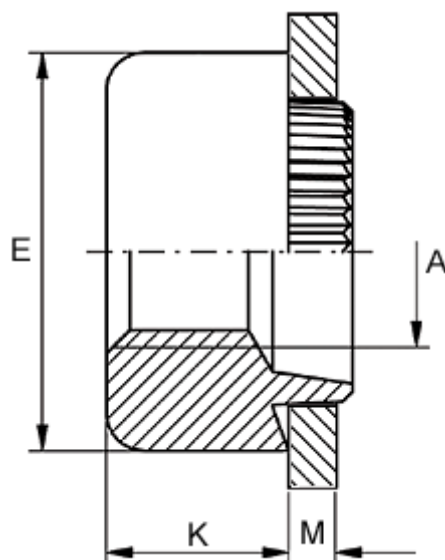

Article number: 12717000120110

Description: KLEE-coil 717 000 120.110  
M12 Unhardened, zinc-pl. & chr. blue

## Measures

---

Female thread A	= M12
Height K	= 10.0
Outer diameter E	= 25.0
Plate thickness	= 4.7 to 4.9
Recommended bore diameter for extreme load	= 19.0
Recommended bore diameter for normal use	= 20.0